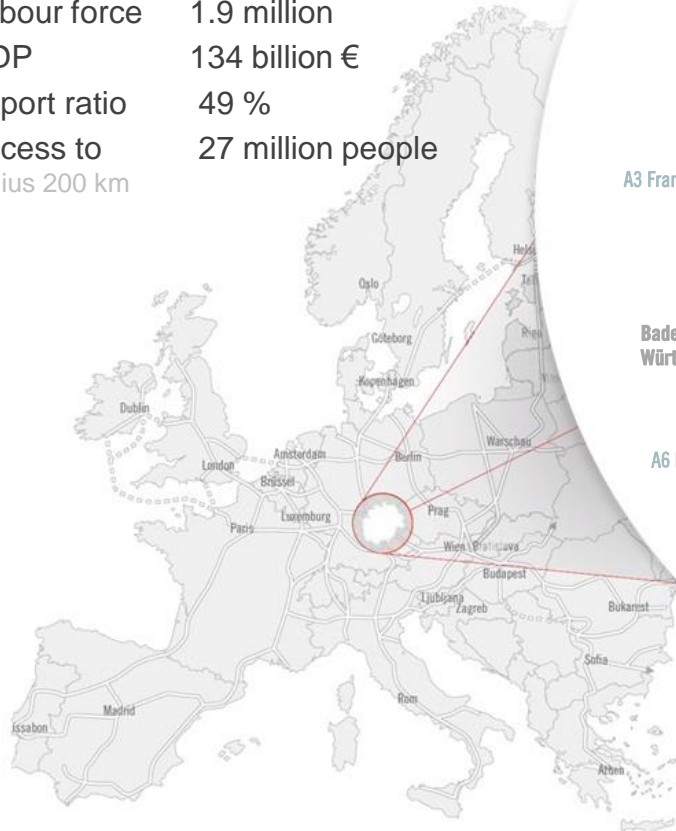

Nuremberg Metropolitan Region

Area	21,800 km ²
Inhabitants	3.5 million
Labour force	1.9 million
GDP	134 billion €
Export ratio	49 %
Access to radius 200 km	27 million people

www.metropolregionnuernberg.de