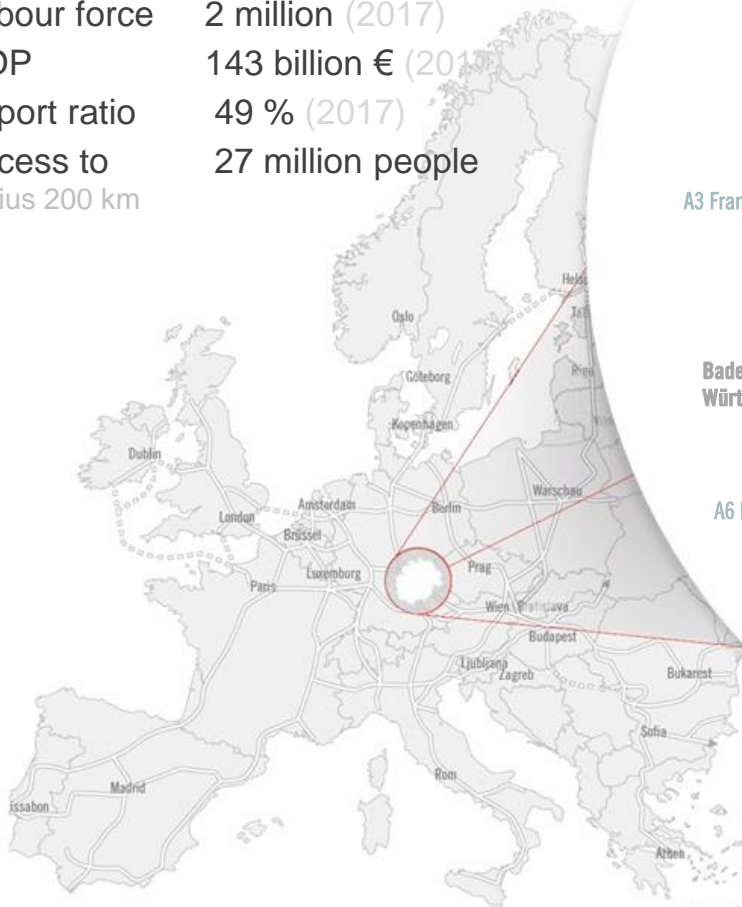

NUREMBERG METROPOLITAN REGION

Nuremberg Metropolitan Region

Area	21,800 km ² (2016)
Inhabitants	3.5 million (2016)
Labour force	2 million (2017)
GDP	143 billion € (2017)
Export ratio	49 % (2017)
Access to radius 200 km	27 million people